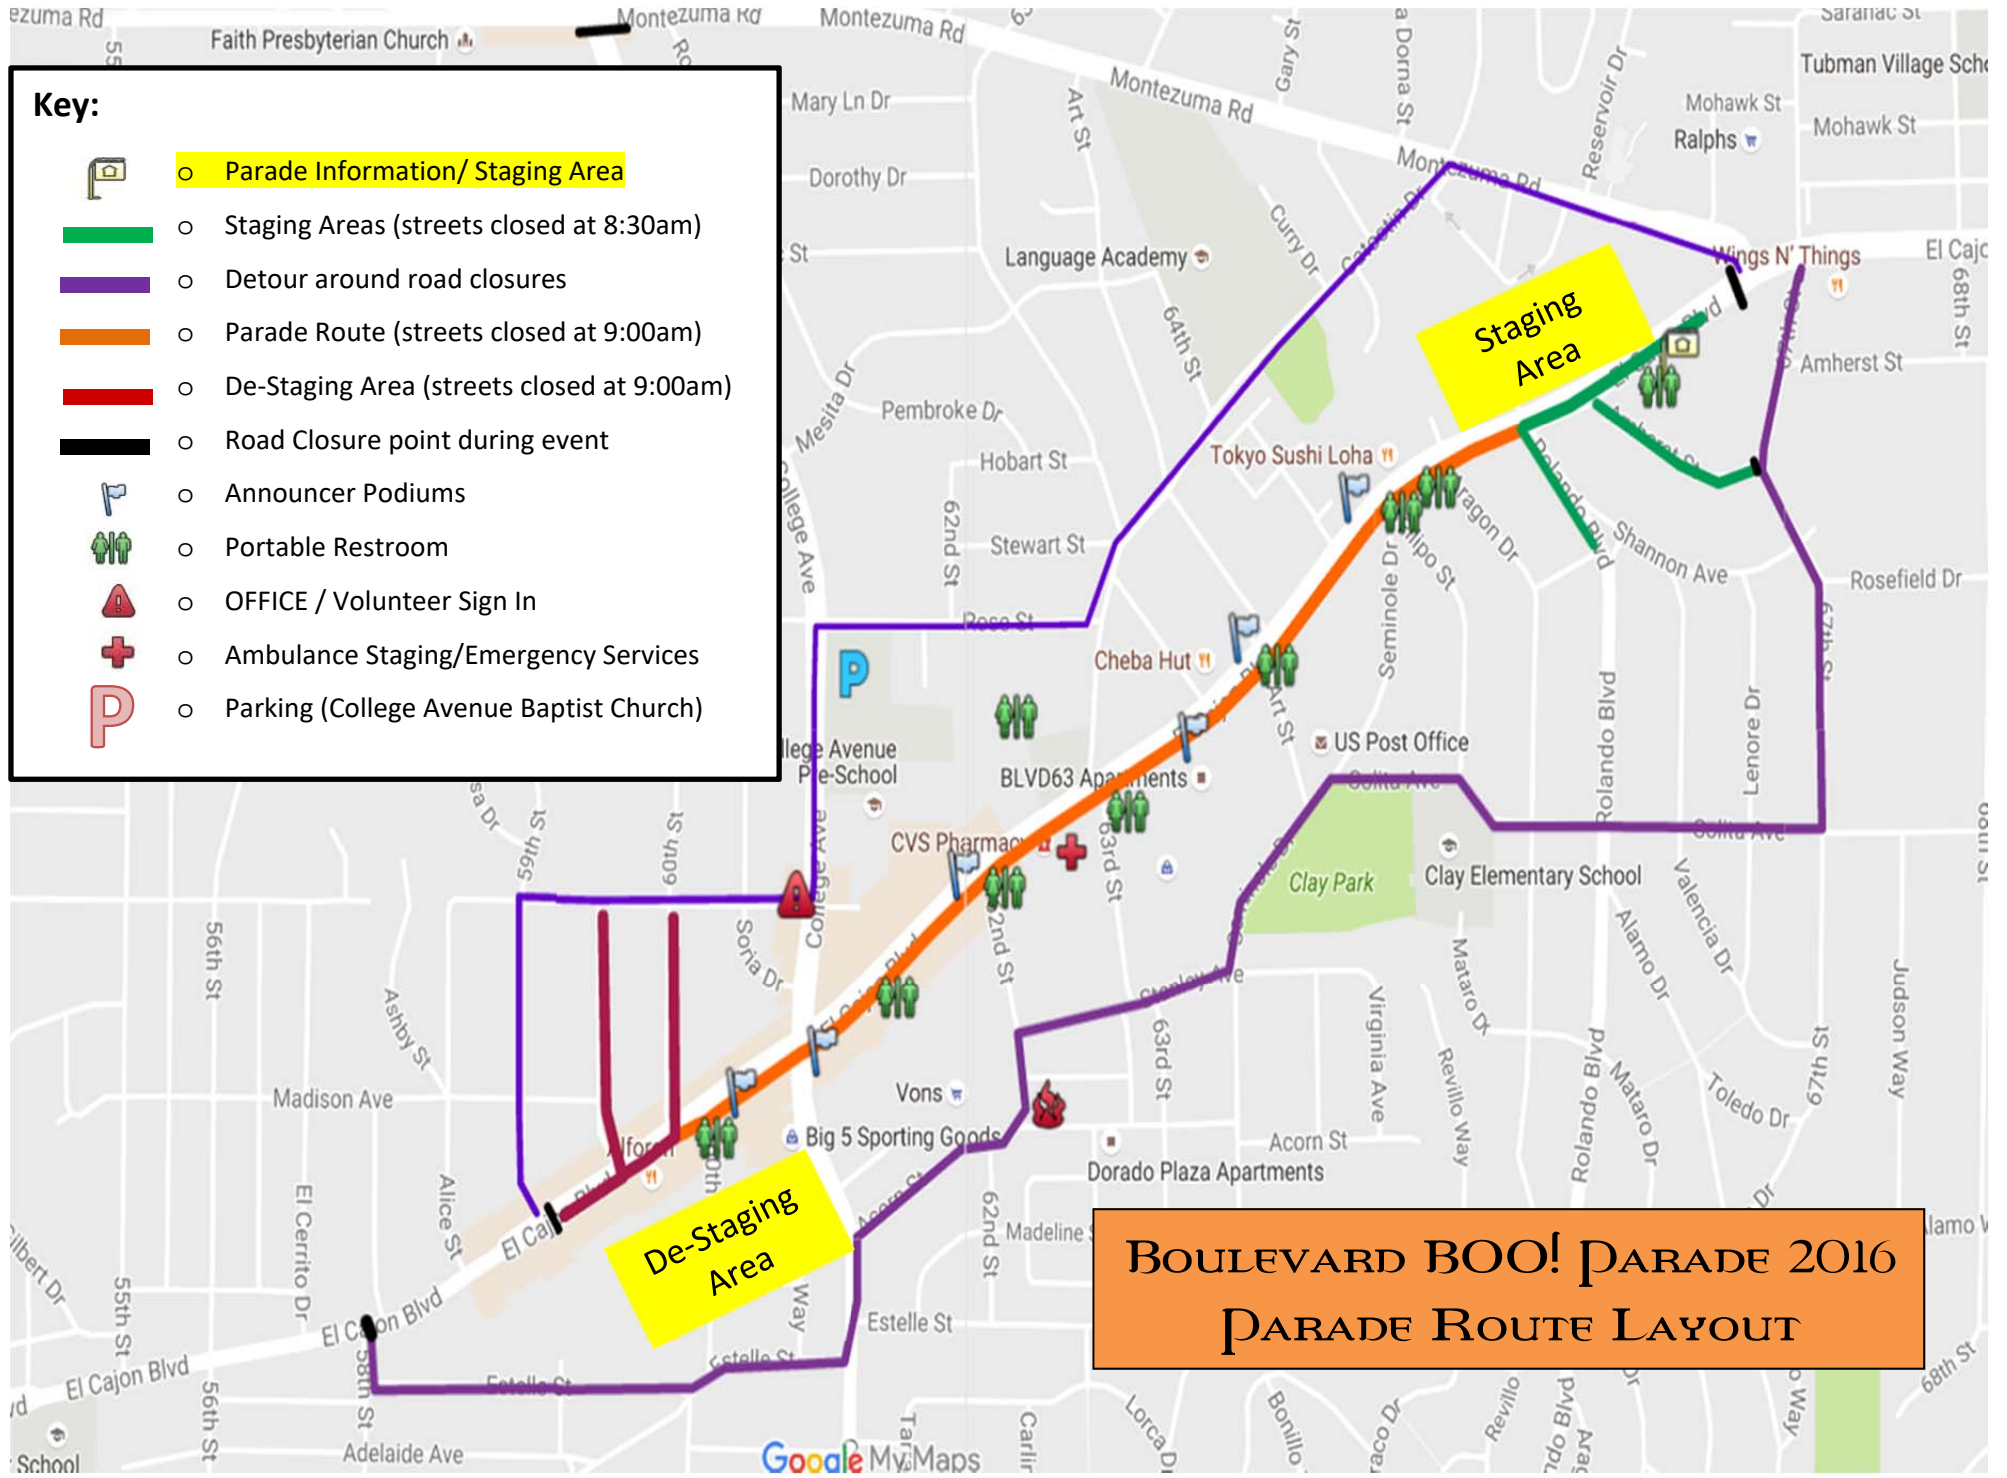

Key:

-  Parade Information/ Staging Area
-  Staging Areas (streets closed at 8:30am)
-  Detour around road closures
-  Parade Route (streets closed at 9:00am)
-  De-Staging Area (streets closed at 9:00am)
-  Road Closure point during event
-  Announcer Podiums
-  Portable Restroom
-  OFFICE / Volunteer Sign In
-  Ambulance Staging/Emergency Services
-  Parking (College Avenue Baptist Church)

**BOULEVARD BOO! PARADE 2016
PARADE ROUTE LAYOUT**